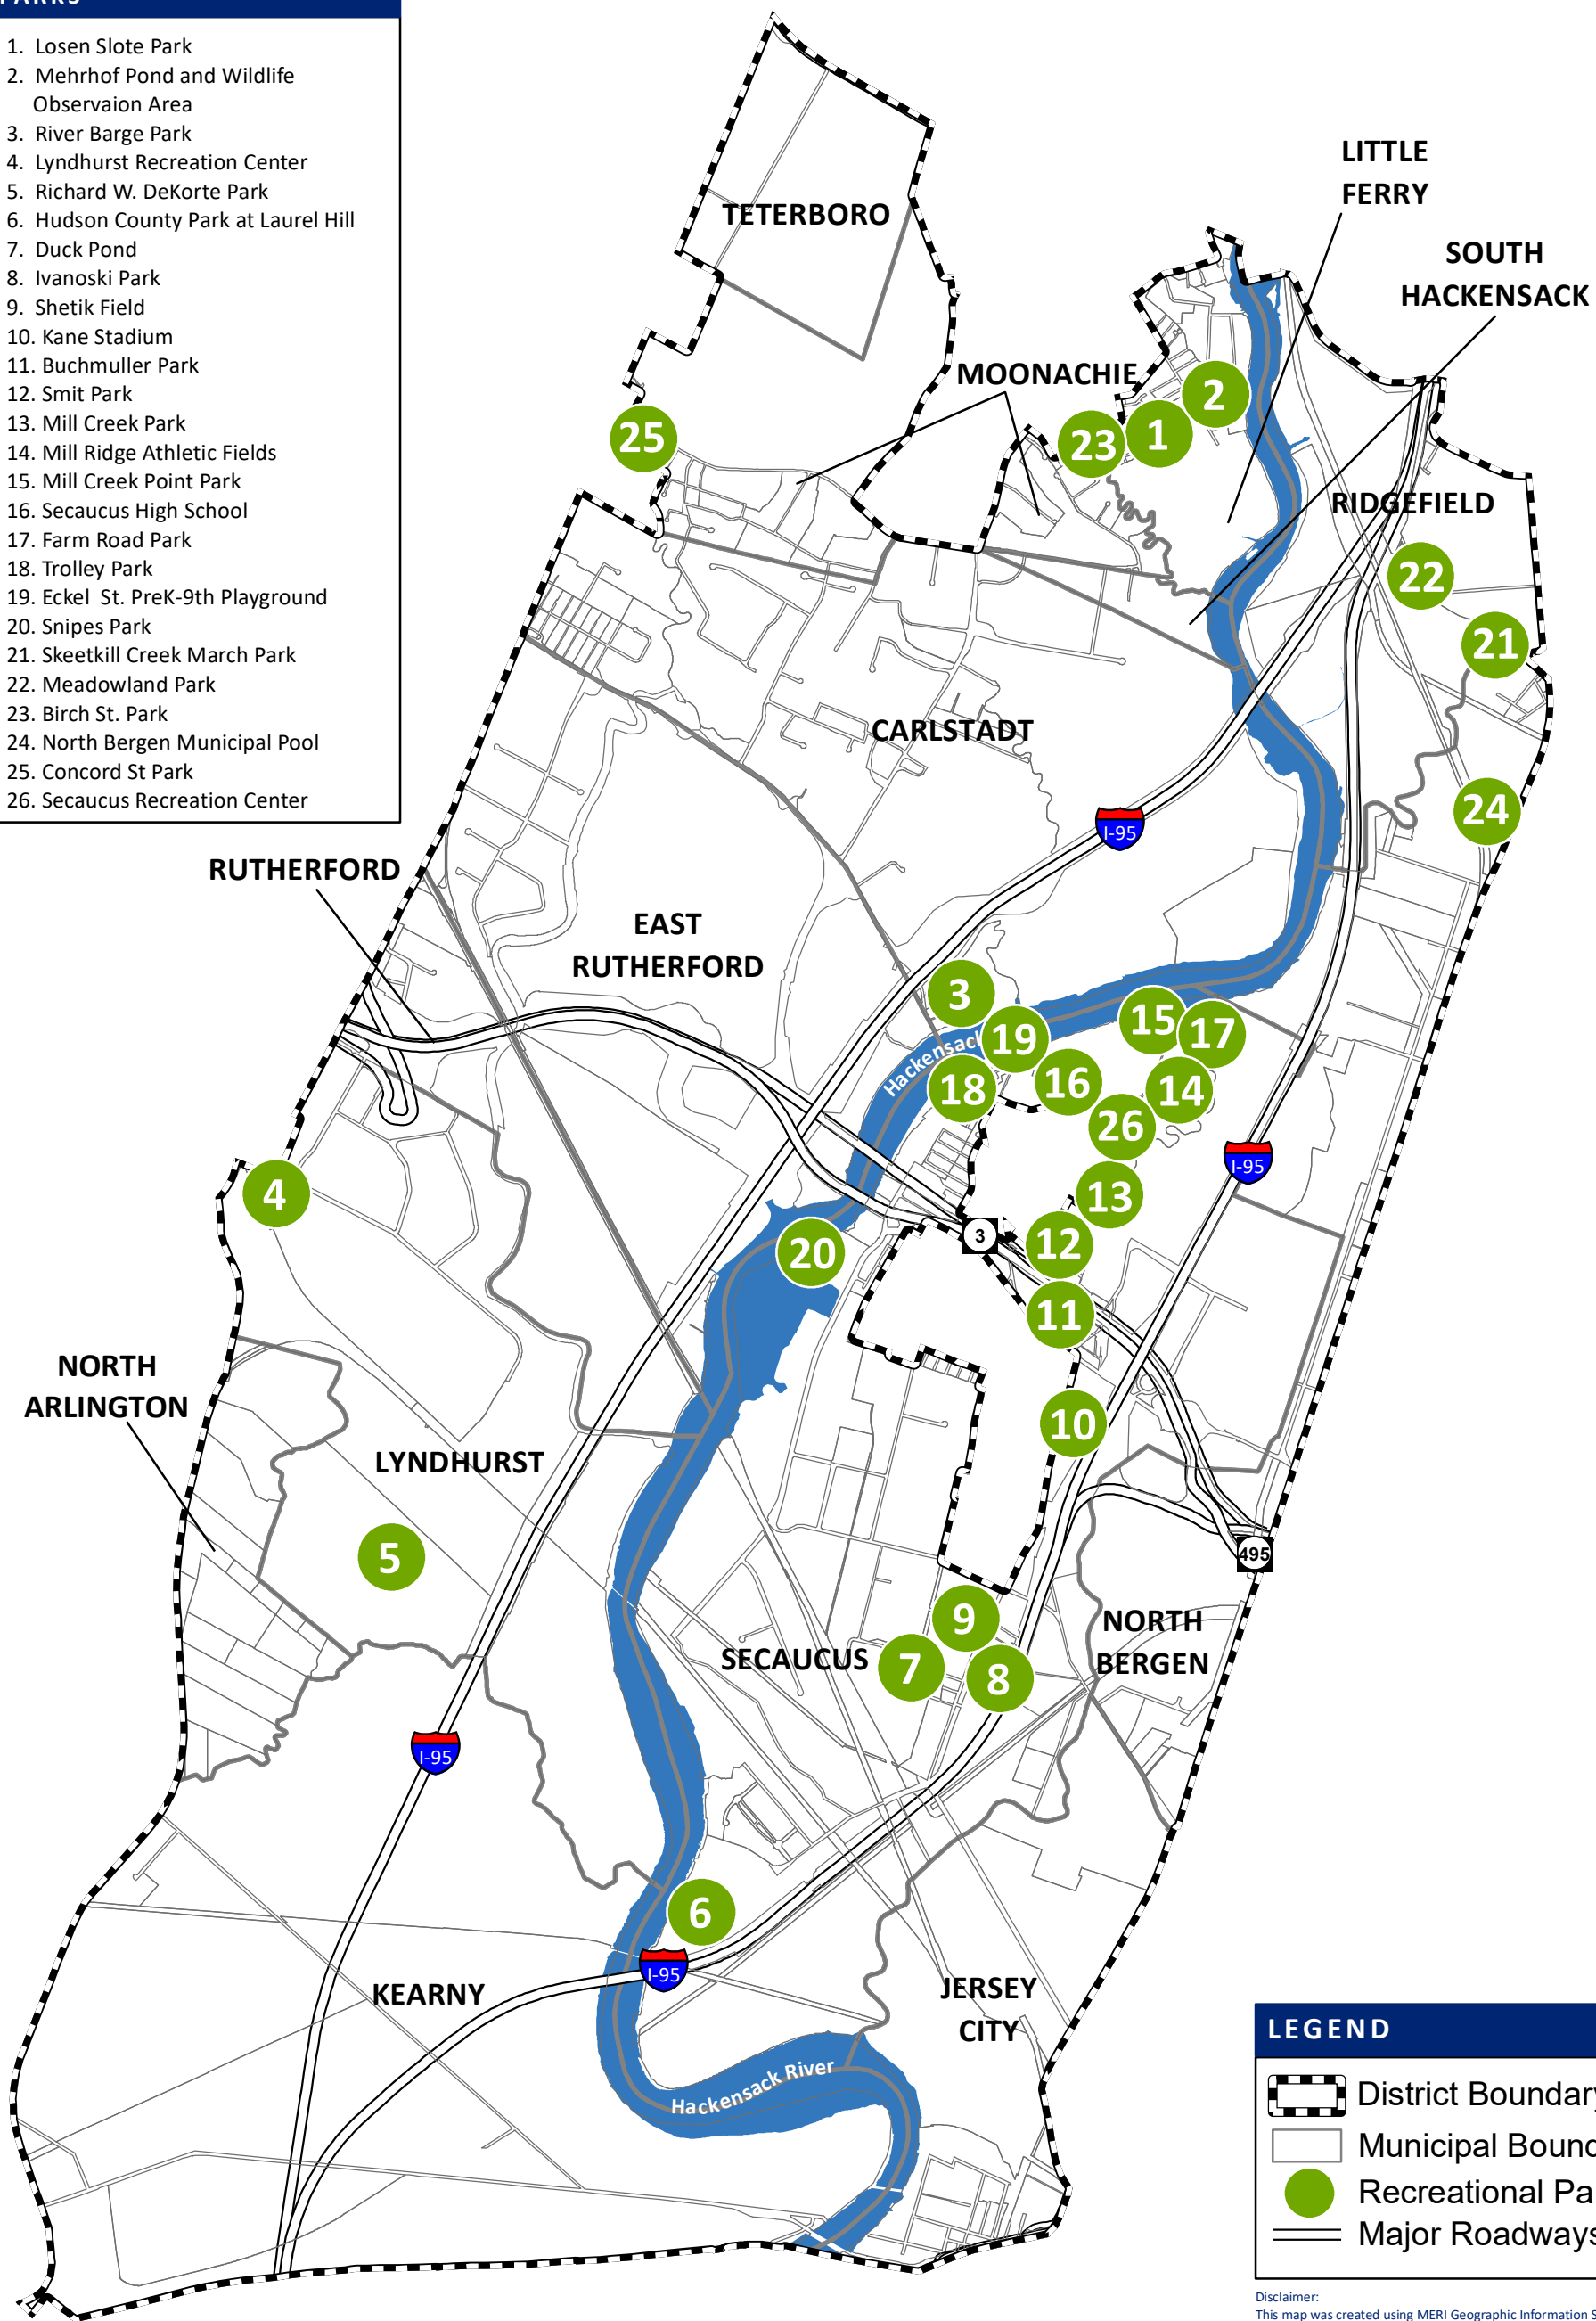

PUBLIC PARKLAND

PARKS

1. Losen Slote Park
2. Mehrhof Pond and Wildlife Observaion Area
3. River Barge Park
4. Lyndhurst Recreation Center
5. Richard W. DeKorte Park
6. Hudson County Park at Laurel Hill
7. Duck Pond
8. Ivanoski Park
9. Shetik Field
10. Kane Stadium
11. Buchmuller Park
12. Smit Park
13. Mill Creek Park
14. Mill Ridge Athletic Fields
15. Mill Creek Point Park
16. Secaucus High School
17. Farm Road Park
18. Trolley Park
19. Eckel St. PreK-9th Playground
20. Snipes Park
21. Skeetkill Creek March Park
22. Meadowland Park
23. Birch St. Park
24. North Bergen Municipal Pool
25. Concord St Park
26. Secaucus Recreation Center

LEGEND

- District Boundary
- Municipal Boundary
- Recreational Park
- Major Roadways

Disclaimer:
This map was created using MERI Geographic Information System digital data. The information provided on this map is provided "as is" with no warranty of any kind. This is neither an official state map nor state authorized; it is for information and presentation purposes only.

Units: US Survey Feet
 Datum: North American Datum 1983
 Coordinate System: NJ State Plane
 Data Source(s): MERI, NJDEP, NJDOT

PUBLIC PARKLAND

Map 4