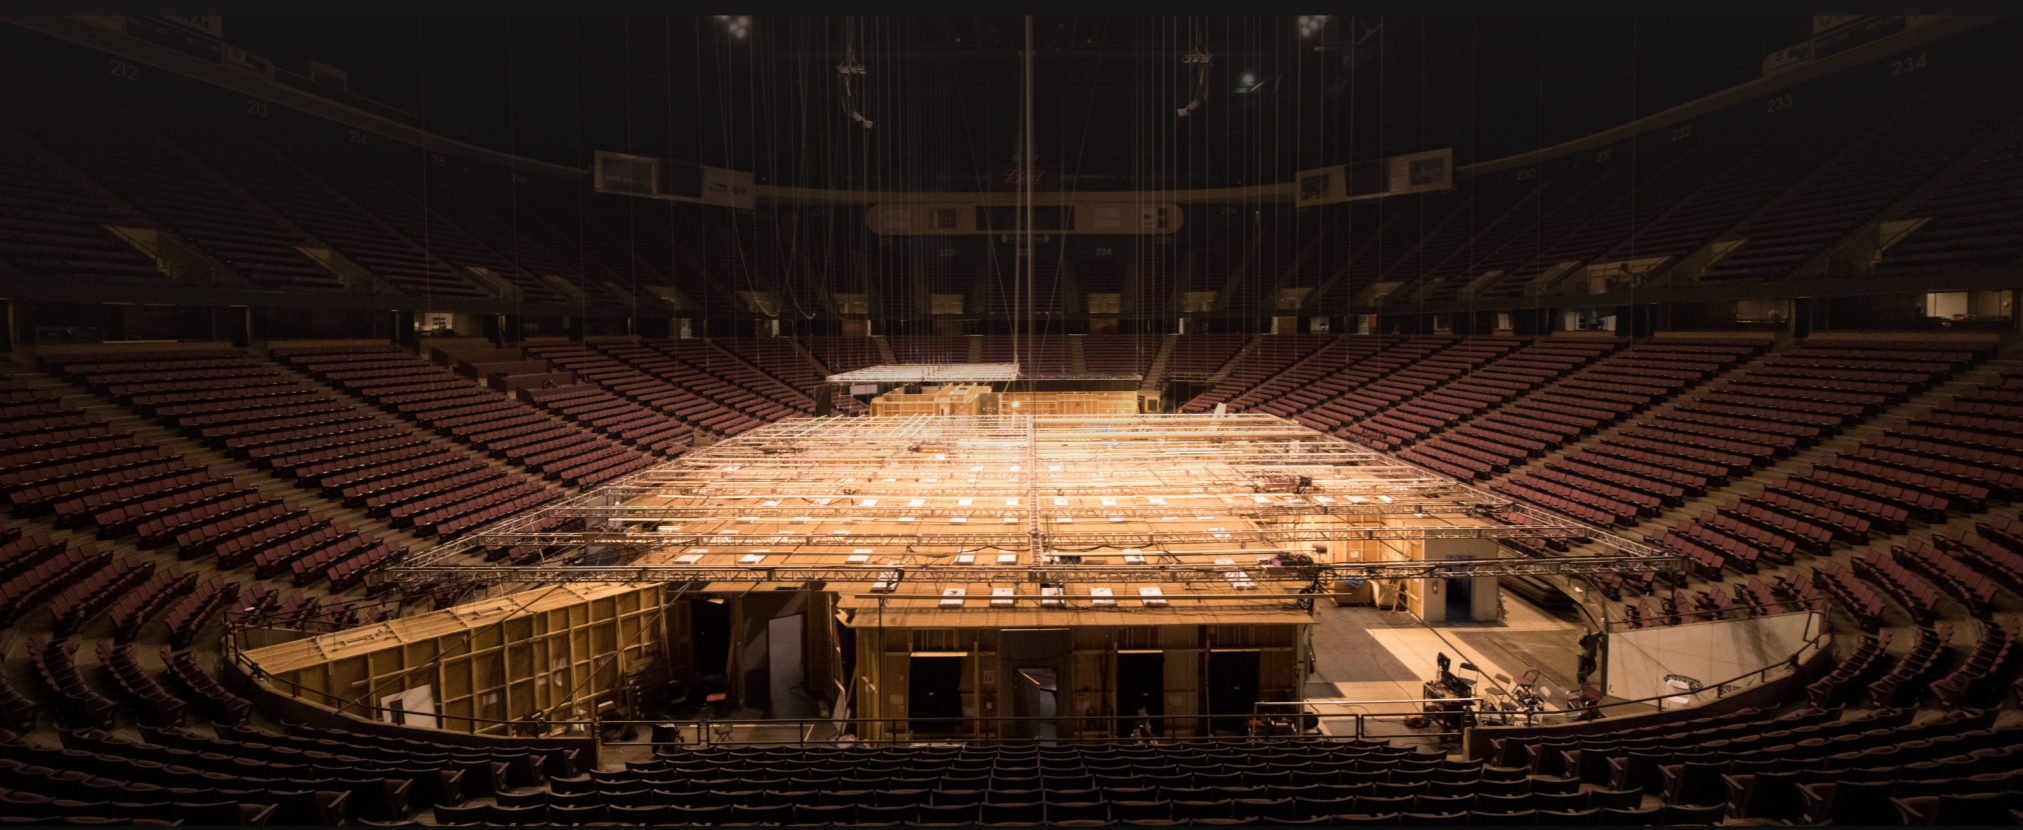

A PROVEN SPACE FOR FILM, TELEVISION & LIVE EVENTS

Meadowlands Arena has emerged as a premier destination for film production, concert rehearsals, and live-event preparation. With its expansive scale, flexibility, and professional infrastructure, it offers a trusted setting for high-level productions.

WHY PRODUCTIONS CHOOSE MEADOWLANDS ARENA

CONTROLLED, LARGE-SCALE ENVIRONMENT

A 25,000SF indoor arena designed for large productions without weather or public interference.

PRODUCTION-READY INFRASTRUCTURE

In-house power, extensive rigging capacity, and full-size loading docks support complex technical builds.

TECHNICAL CAPABILITIES

Rigging up to 130' low steel (90,000 lbs. max with approval), and in-house power.

BACK OF HOUSE

12 private dressing rooms at arena floor level, efficient load-in/load-out flow, and production support spaces.

PRODUCTION SUPPORT

Established union labor framework, 24/7 security and command center, parking crew on site, and proximity to hotels, hospitals, and production services support smooth operations.